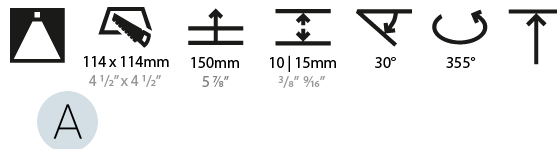

GENERAL

Series: Bioniq
Subseries: Bioniq Square Adjustable
Brand: Prolicht
Division: Architectural
Mounting Type: Recessed
Mounting Location: Ceiling
Subcategory: Downlight

PHYSICAL

Shape: Square
Length (mm): 119
Length (in): 4 ¹¹/₁₆
Width (mm): 119
Width (in): 4 ¹¹/₁₆
Depth (mm): 132
Depth (in): 5 ³/₁₆
Min. Recessing Depth (mm): 150
Min. Recessing Depth (in): 5 ⁷/₈
Light Distribution: Adjustable / Downlight
Weight (kg): 0.544
Weight (lbs): 1.2
Fixture Finish: SSR / BKV / CWI / CRY / HAB / UFT / ITA / RUA / FTG / MYG / LOD / PUS / FRO / FUP / KIA / POP / BLS / SPG / MEY / GOH / GUM / CHC / COM / ABZ / JAG / OBR / MOS / ROR
Fixture Material: Aluminum Die Cast
Cut-out Measurements: 114mm / 4 1/2" x 114mm / 4 1/2"

ELECTRICAL

Lamp Type: LED (Zhaga Standard)
Total Output Wattage (W): 15
Dimming: Dali Dimming
Driver Included: No
Driver Location: Recessed Housing
Driver Type: Constant Current - 120Vac
Housing: See components
Input Voltage (V): 120
Constant Current (MA): 350

LED

Number of LEDs: 1
Color Temperature (°K): Warm Dim
Max. Delivered Lumen (lm): 760
Nominal Lumen (lm): 1140
CRI: >90 CRI
Lamp Life (hrs): 50000

OPTICAL

Reflector°: 20 / 40 / 60
Adjustability: Rotational 355°; Tilt 30°

RATINGS AND CERTIFICATIONS

Certified By: Certified for North American Standards
IP rating: IP20